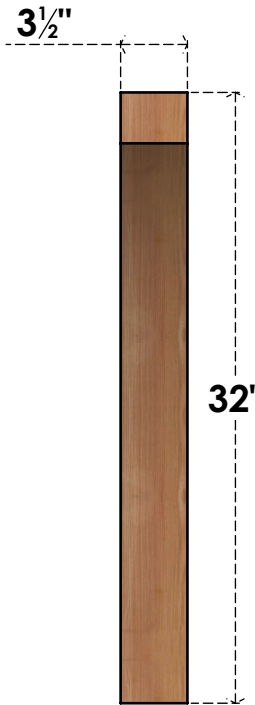

BRC04X24X32THR00SWR

3 1/2"W X 24"D X 32"H THORTON SMOOTH BRACE, WESTERN RED CEDAR

SIDE

FRONT

EKENA MILLWORK
 2300 WEST MAIN ST.
 CLARKSVILLE, TX 75426
 TOLL FREE: 866-607-0453
 WWW.EKENAMILLWORK.COM

NOTES

1. INSTALLATION TO BE COMPLETED IN ACCORDANCE WITH MANUFACTURER'S SPECIFICATIONS.
2. DRAWING MAY NOT BE TO SCALE
3. THIS DRAWING IS INTENDED FOR DESIGN AND PLANNING PURPOSES ONLY.
4. ALL INFORMATION CONTAINED HEREIN WAS CURRENT AT THE TIME OF DEVELOPMENT BUT MUST BE REVIEWED AND APPROVED BY THE PRODUCT MANUFACTURER TO BE CONSIDERED ACCURATE.
5. PRODUCTS ARE NOT KILN DRIED. THIS ITEM IS UNIQUE AND WILL CONTAIN THE NATURAL VARIATIONS THAT THE WOOD SPECIES OFFERS. THIS MAY RESULT IN VARIATIONS UP TO 1/4"