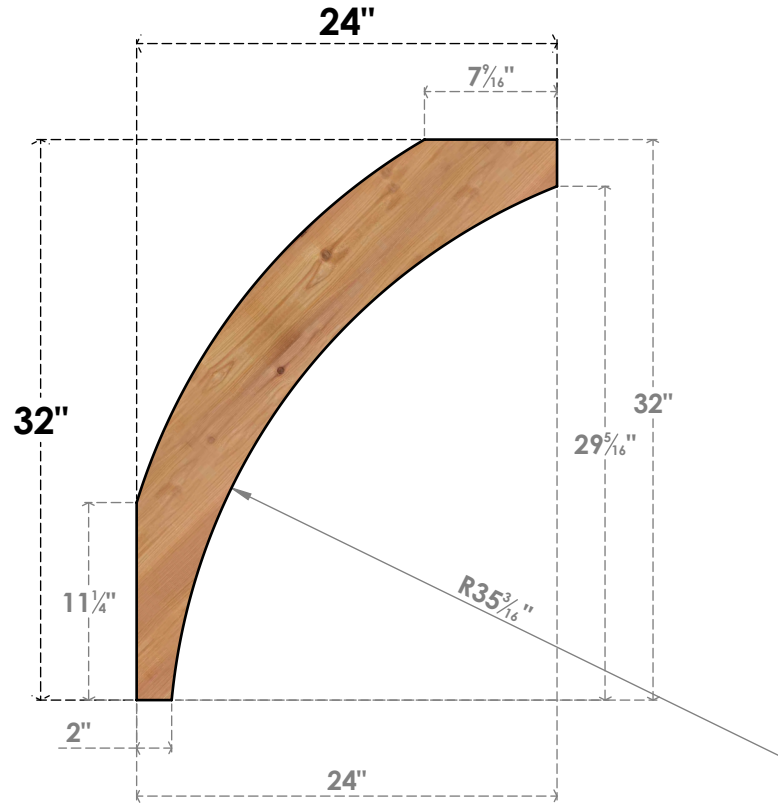

BRC04X24X32THR00SWR

3 1/2"W X 24"D X 32"H THORTON SMOOTH BRACE, WESTERN RED CEDAR

SIDE

FRONT

EKENA MILLWORK
 2300 WEST MAIN ST.
 CLARKSVILLE, TX 75426
 TOLL FREE: 866-607-0453
 WWW.EKENAMILLWORK.COM

NOTES

1. INSTALLATION TO BE COMPLETED IN ACCORDANCE WITH MANUFACTURER'S SPECIFICATIONS.
2. DRAWING MAY NOT BE TO SCALE
3. THIS DRAWING IS INTENDED FOR DESIGN AND PLANNING PURPOSES ONLY.
4. ALL INFORMATION CONTAINED HEREIN WAS CURRENT AT THE TIME OF DEVELOPMENT BUT MUST BE REVIEWED AND APPROVED BY THE PRODUCT MANUFACTURER TO BE CONSIDERED ACCURATE.
5. PRODUCTS ARE NOT KILN DRIED. THIS ITEM IS UNIQUE AND WILL CONTAIN THE NATURAL VARIATIONS THAT THE WOOD SPECIES OFFERS. THIS MAY RESULT IN VARIATIONS UP TO 1/4"